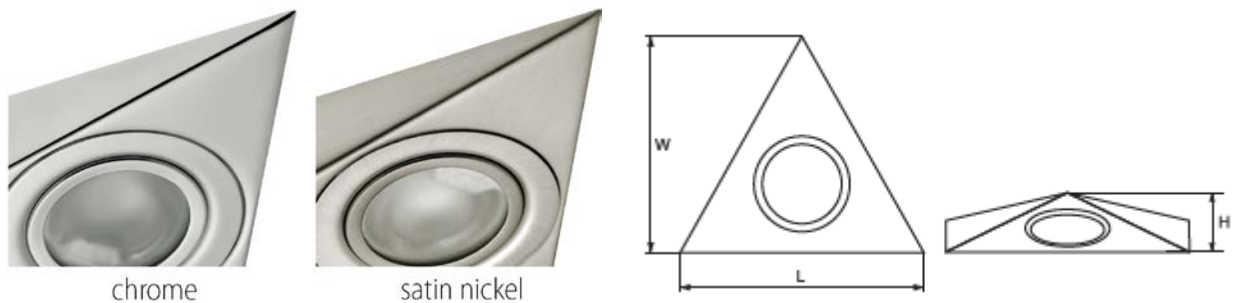

Areas of application

- Counters
- Shelves
- Wardrobes
- Kitchen cabinets
- Workspaces

Product benefits

- Under cabinet lighting
- Home improvement
- Stylish and practical
- Back-up lighting fixture
- Easy fixing

Variants and dimensions

Model	Size (mm)			Colour body	Catalogue number	Packing (pcs)
	Diameter	Width	Height			
SIM-255	130	130	40	chrome	92255/CH	100
SIM-255	130	130	40	satin nickel	92255/SN	100